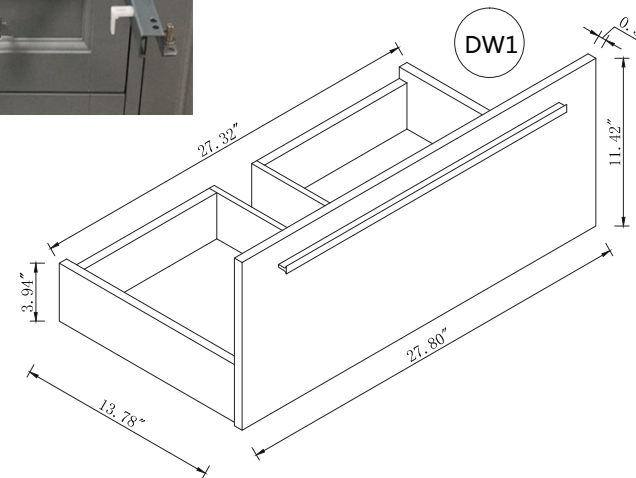

Top view

Back view

Side view

BS1030VW

Front view

Drawer Interior Size

DWG. NO.:

MODEL NO.:

VF43530MTK_BS

ALTERATIONS

- | | |
|---|--|
| 1 | |
| 2 | |
| 3 | |
| 4 | |

FOR PROPOSAL ONLY ALL DIMENSIONS TO BE VERIFIED

SCALE:

DWG. BY:

CHECKED BY:

DATE: