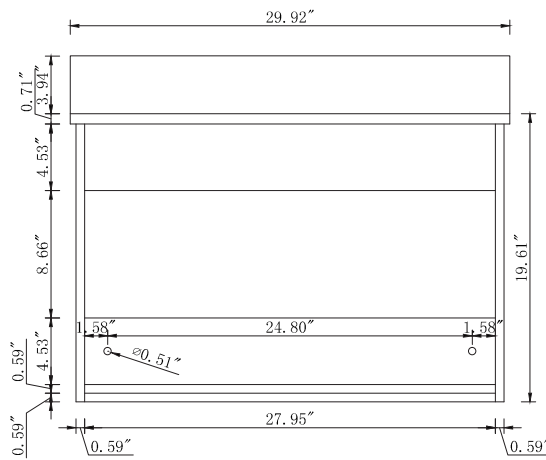

Top view

Back view

Side view

BS1030VW

Front view

Drawer Interior Size

DWG. NO.:

MODEL NO.:

VF43530MTK_BS

ALTERATIONS

- | | |
|---|--|
| 1 | |
| 2 | |
| 3 | |
| 4 | |

FOR PROPOSAL ONLY ALL DIMENSIONS TO BE VERIFIED

SCALE:

DWG. BY:

CHECKED BY:

DATE: