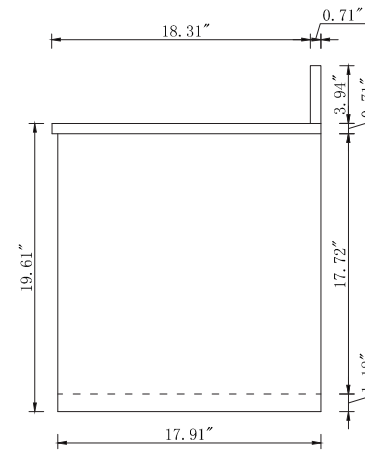

Top view

Back view

Side view

BS1030VW

Front view

Drawer Interior Size

DWG. NO.:

MODEL NO.:

VF43530MTK_BS

ALTERATIONS

- | | |
|---|--|
| 1 | |
| 2 | |
| 3 | |
| 4 | |

FOR PROPOSAL ONLY ALL DIMENSIONS TO BE VERIFIED

SCALE:

DWG. BY:

CHECKED BY:

DATE: