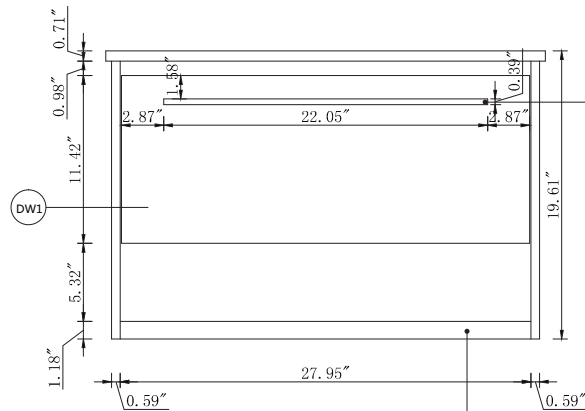

Top view

Back view

Side view

BS1030VW

Front view

Drawer Interior Size

DWG. NO.:

MODEL NO.:

VF43530MTK_BS

ALTERATIONS

- | | |
|---|--|
| 1 | |
| 2 | |
| 3 | |
| 4 | |

FOR PROPOSAL ONLY ALL DIMENSIONS TO BE VERIFIED

SCALE:

DWG. BY:

CHECKED BY:

DATE: