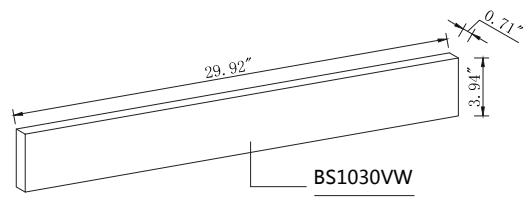

Top view

Back view

Side view

BS1030VW

Front view

Drawer Interior Size

DWG. NO.:

MODEL NO.: